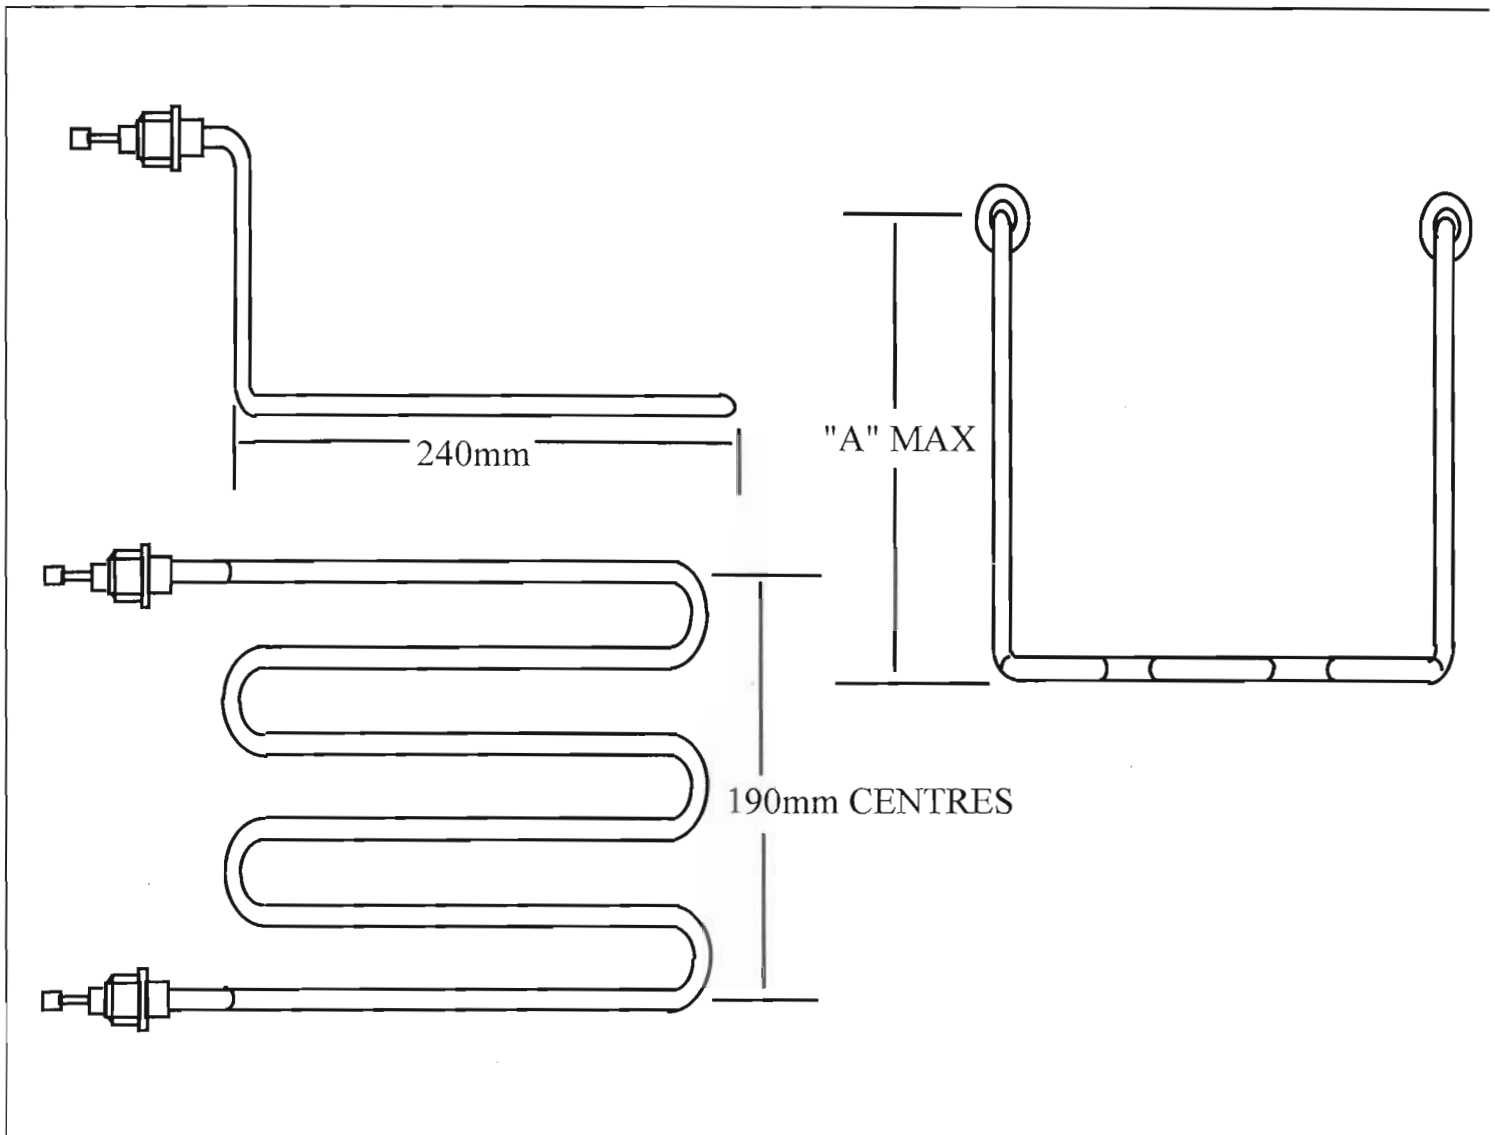

# DEEP FRY ELEMENTS

- DF 24J 2400W 240V JOMACK COUNTERTOP DEEP FRYER "A" MAX = 165mm
- DF 24S 2400W 240V STARLINE "A" MAX = 170mm
- DF 24W 2400W 240V WOODSON "A" MAX = 165mm