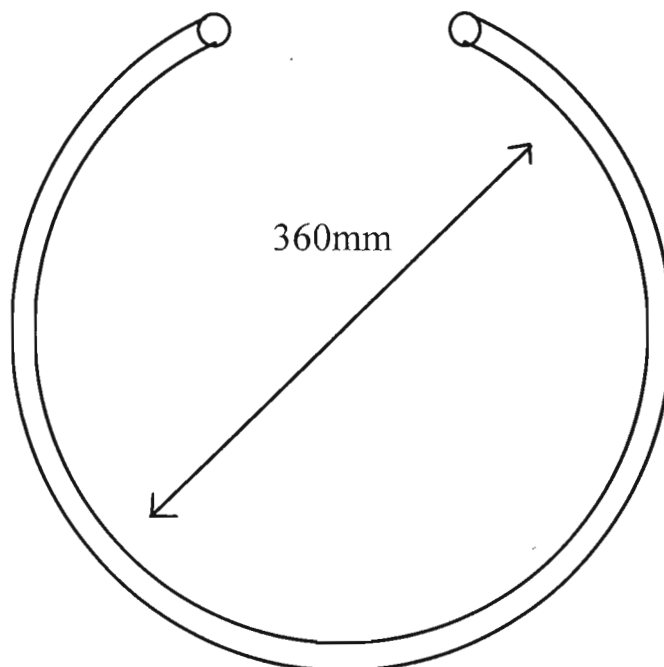

DRYER ELEMENTS

PAGE

68

X 482
1850W 240V
TO SUIT SERVEX / ASTOR TUMBLE
DRYER # 4021-052