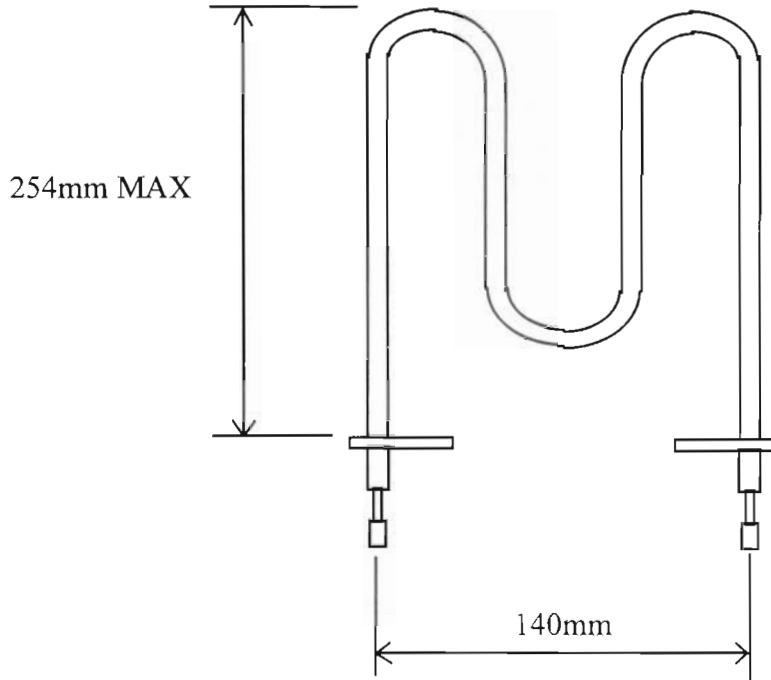

TOASTER ELEMENTS

HTR 10
1000W 240V
HECLA TOASTER ELEMENT