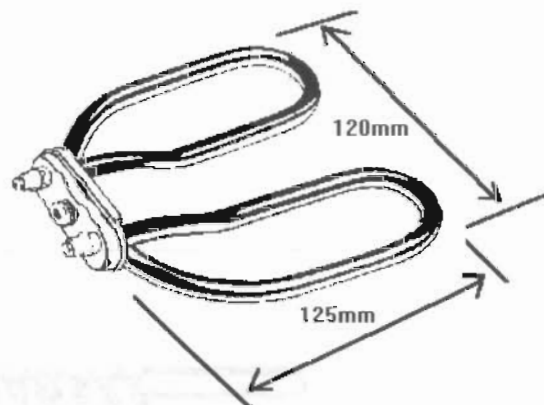

KETTLE ELEMENTS

EUROLEC, BREVILLE EK200
& MANY OTHERS.

KES 24E 2400W 240V
40mm BOSS

KHE 18 1800W 240V
KHE 24 2400W 240V

KHA 24 2400W 240V

LANGCO

KLC 18 1800W 240V
LANGCO KETTLE

RUSSELL HOBBS K2 & CREDA 97000

KRH 24 2400W 240V

RUSSELL HOBBS - K 3

KRH 24B 2400W 240V

KETTLE ELEMENTS

KB 15
1500W 240V

KVS 24
2400W 240V