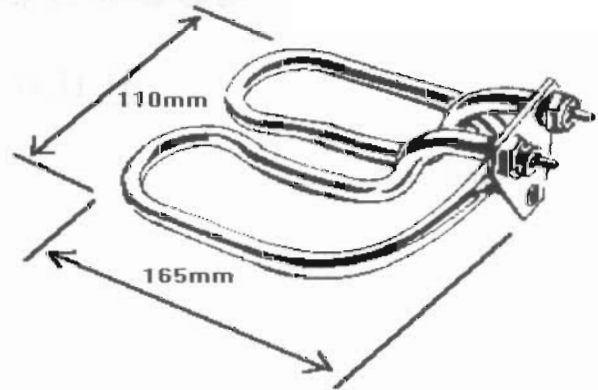

KETTLE ELEMENTS

EUROLEC, BREVILLE EK200
& MANY OTHERS.

KES 24E 2400W 240V
40mm BOSS

KHE 18 1800W 240V
KHE 24 2400W 240V

KHA 24 2400W 240V

LANGCO

KLC 18 1800W 240V
LANGCO KETTLE

RUSSELL HOBBS K2 & CREDA 97000

KRH 24 2400W 240V

RUSSELL HOBBS - K 3

KRH 24B 2400W 240V

KETTLE ELEMENTS

KB 15
1500W 240V

KVS 24
2400W 240V