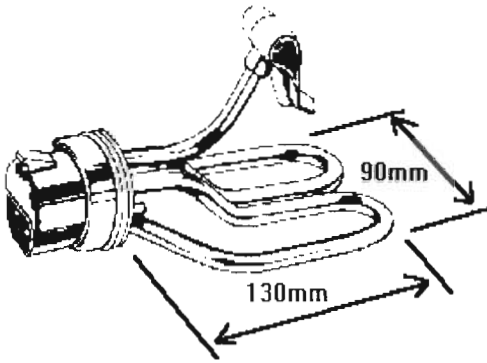

KETTLE ELEMENTS

EUROLEC, BREVILLE EK200
& MANY OTHERS.

KES 24E 2400W 240V
40mm BOSS

KHE 18 1800W 240V
KHE 24 2400W 240V

KHA 24 2400W 240V

LANGCO

KLC 18 1800W 240V
LANGCO KETTLE

RUSSELL HOBBS K2 & CREDA 97000

KRH 24 2400W 240V

RUSSELL HOBBS - K 3

KRH 24B 2400W 240V

KETTLE ELEMENTS

KB 15
1500W 240V

KVS 24
2400W 240V