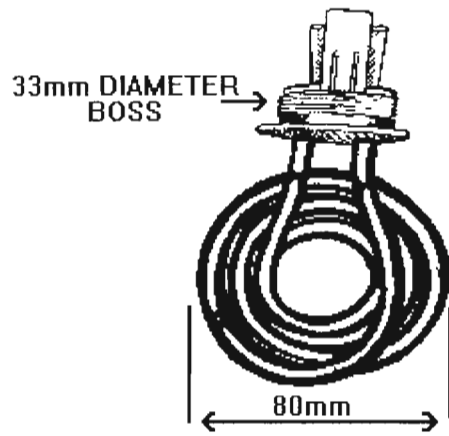

KETTLE ELEMENTS

EUROLEC, BREVILLE EK200
& MANY OTHERS.

KES 24E 2400W 240V
40mm BOSS

KHE 18 1800W 240V
KHE 24 2400W 240V

KHA 24 2400W 240V

LANGCO

KLC 18 1800W 240V
LANGCO KETTLE

RUSSELL HOBBS K2 & CREDA 97000

KRH 24 2400W 240V

RUSSELL HOBBS - K 3

KRH 24B 2400W 240V

KETTLE ELEMENTS

KB 15
1500W 240V

KVS 24
2400W 240V