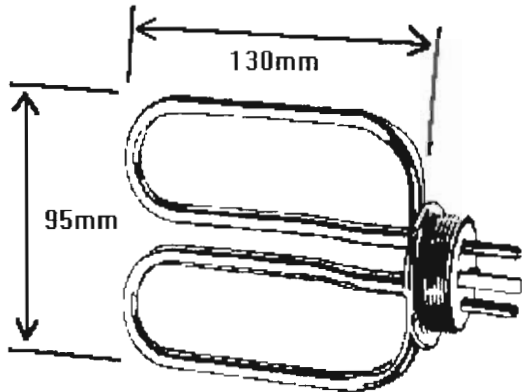

KETTLE ELEMENTS

EUROLEC, BREVILLE EK200
& MANY OTHERS.

KES 24E 2400W 240V
40mm BOSS

KHE 18 1800W 240V
KHE 24 2400W 240V

KHA 24 2400W 240V

LANGCO

KLC 18 1800W 240V
LANGCO KETTLE

RUSSELL HOBBS K2 & CREDA 97000

KRH 24 2400W 240V

RUSSELL HOBBS - K 3

KRH 24B 2400W 240V

KETTLE ELEMENTS

KB 15
1500W 240V

KVS 24
2400W 240V