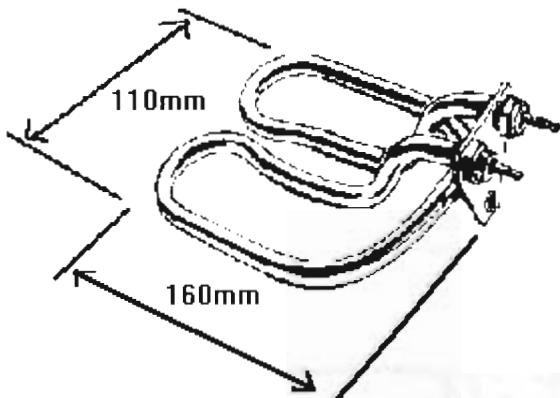

KETTLE ELEMENTS

EUROLEC, BREVILLE EK200
& MANY OTHERS.

KES 24E 2400W 240V
40mm BOSS

KHE 18 1800W 240V
KHE 24 2400W 240V

KHA 24 2400W 240V

LANGCO

KLC 18 1800W 240V
LANGCO KETTLE

RUSSELL HOBBS K2 & CREDA 97000

KRH 24 2400W 240V

RUSSELL HOBBS - K 3

KRH 24B 2400W 240V

KETTLE ELEMENTS

KB 15
1500W 240V

KVS 24
2400W 240V