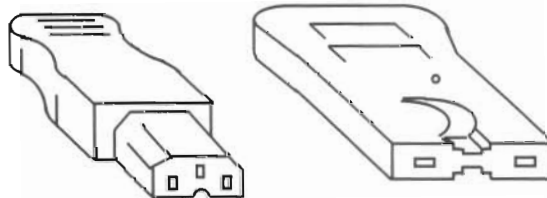

## SAFETY CURLY CORDS

PART No.	DESCRIPTION
CCS 18	Has standard Australian 2 pin appliance plug.
CCE 24	Has Euro. type appliance plug.

## LENGTHS OF CURLY CORD

PART No.	DESCRIPTION	COMPRESSED LENGTH	STRETCHED LENGTH
CC 14	Made from 3 core 10 amp cable.	1.5m	5m APROX
CC 14W	Made from 3 core 10 amp white cable.	1.5m	5m APROX
CC 14A	Made from 4 core 10 amp cable.	1.5m	5m APROX
CC 14B	Made from 5 core 10 amp cable.	1.5m	5m APROX

**NOTE:-** 3 Core 10 Amp Cable is now available in a maximum 3.6 metre compressed length to give an 11 metre stretched length. These are not kept ex stock but are available on request with a two to three week lead time.