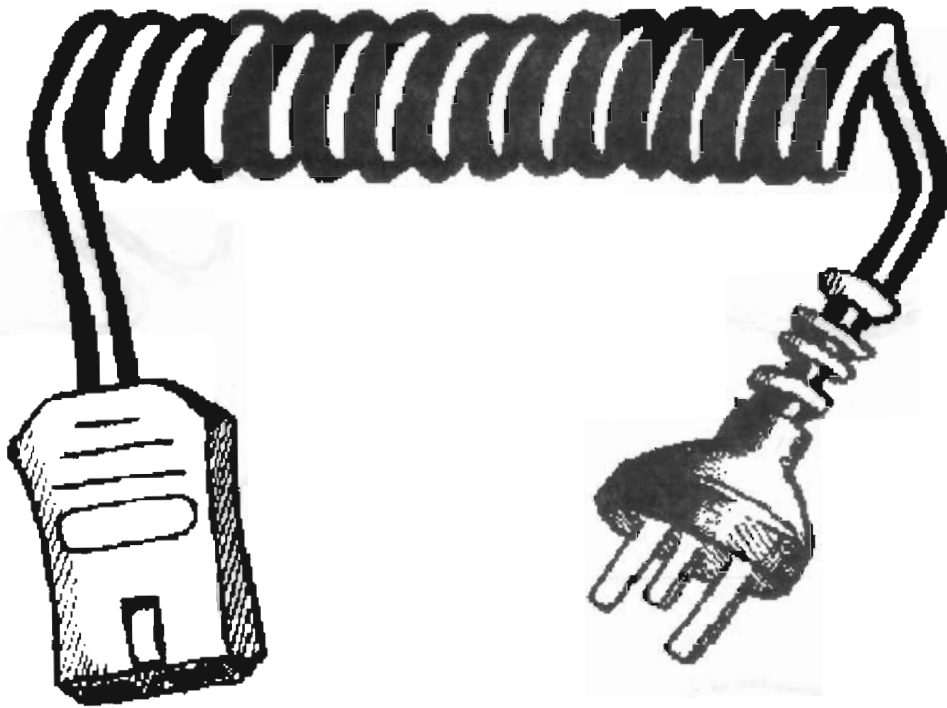

## SAFETY CURLY CORDS

PART No.	DESCRIPTION
CCS 18	Has standard Australian 2 pin appliance plug.
CCE 24	Has Euro. type appliance plug.

## LENGTHS OF CURLY CORD

PART No.	DESCRIPTION	COMPRESSED LENGTH	STRETCHED LENGTH
CC 14	Made from 3 core 10 amp cable.	1.5m	5m APROX
CC 14W	Made from 3 core 10 amp white cable.	1.5m	5m APROX
CC 14A	Made from 4 core 10 amp cable.	1.5m	5m APROX
CC 14B	Made from 5 core 10 amp cable.	1.5m	5m APROX

**NOTE:-** 3 Core 10 Amp Cable is now available in a maximum 3.6 metre compressed length to give an 11 metre stretched length. These are not kept ex stock but are available on request with a two to three week lead time.